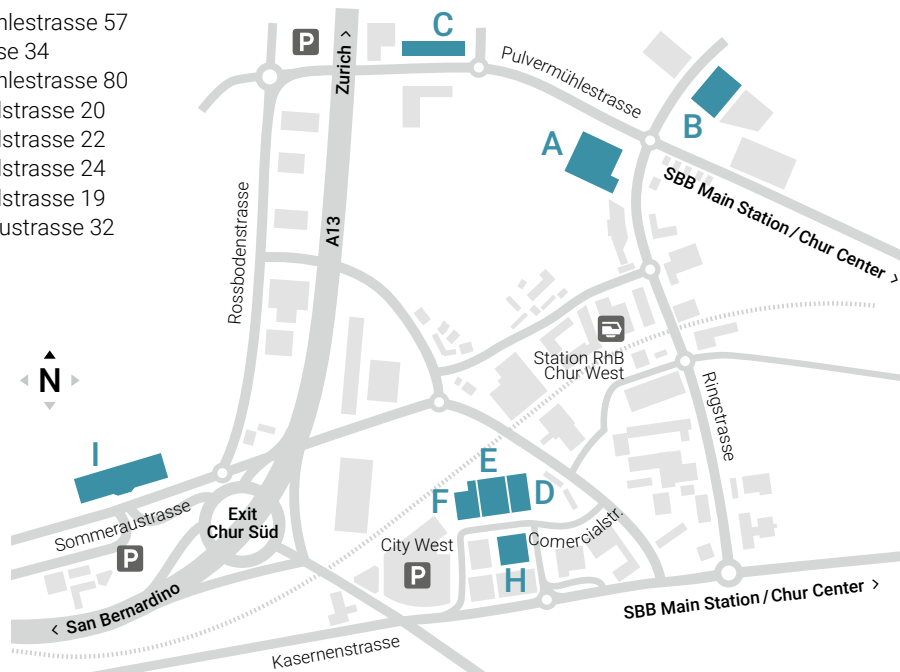

Location plan and addresses

Fachhochschule Graubünden

Pulvermühlestrasse 57
7000 Chur
Switzerland

T +41 81 286 24 24
info@fhgr.ch

fhgr.ch

Locations University of Applied Sciences of the Grisons

- A Pulvermühlestrasse 57
- B Ringstrasse 34
- C Pulvermühlestrasse 80
- D Comercialstrasse 20
- E Comercialstrasse 22
- F Comercialstrasse 24
- H Comercialstrasse 19
- I Sommeraustrasse 32