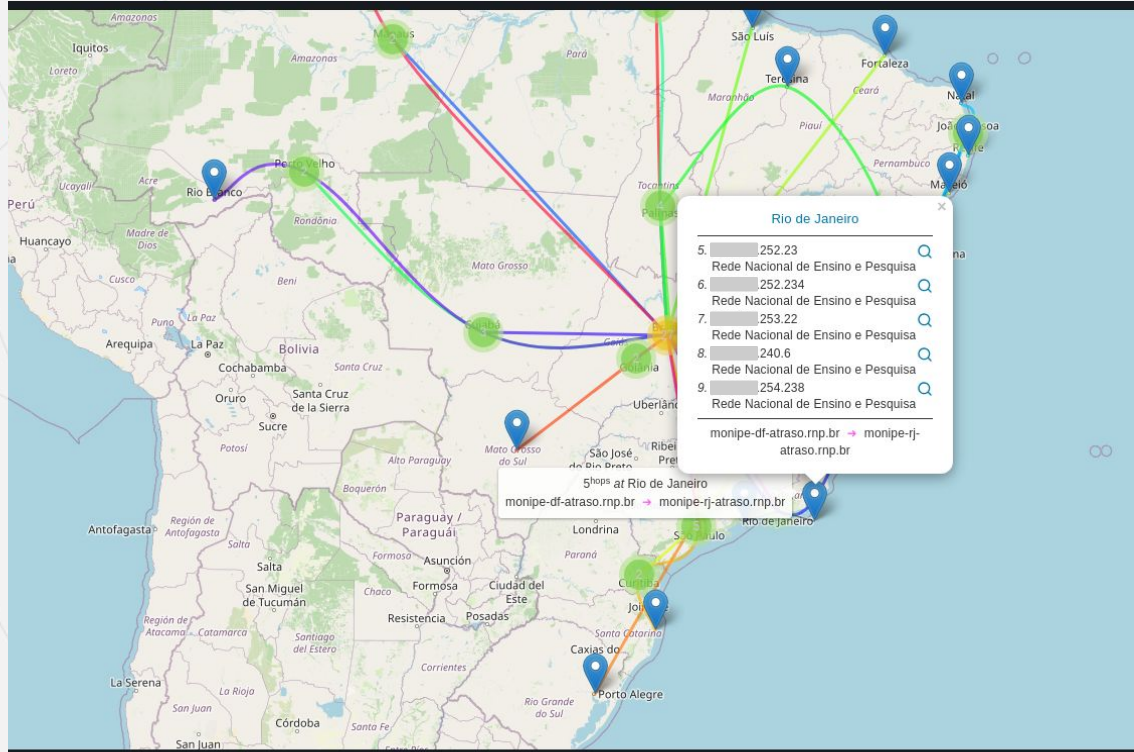

Grafana Dashboards