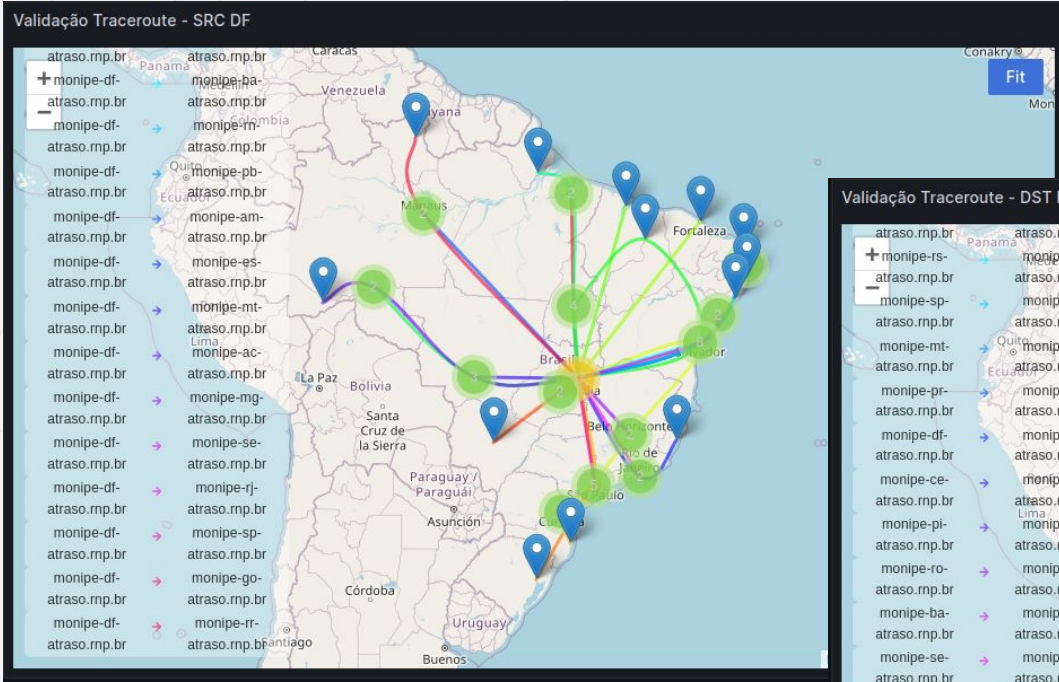

Grafana Dashboards