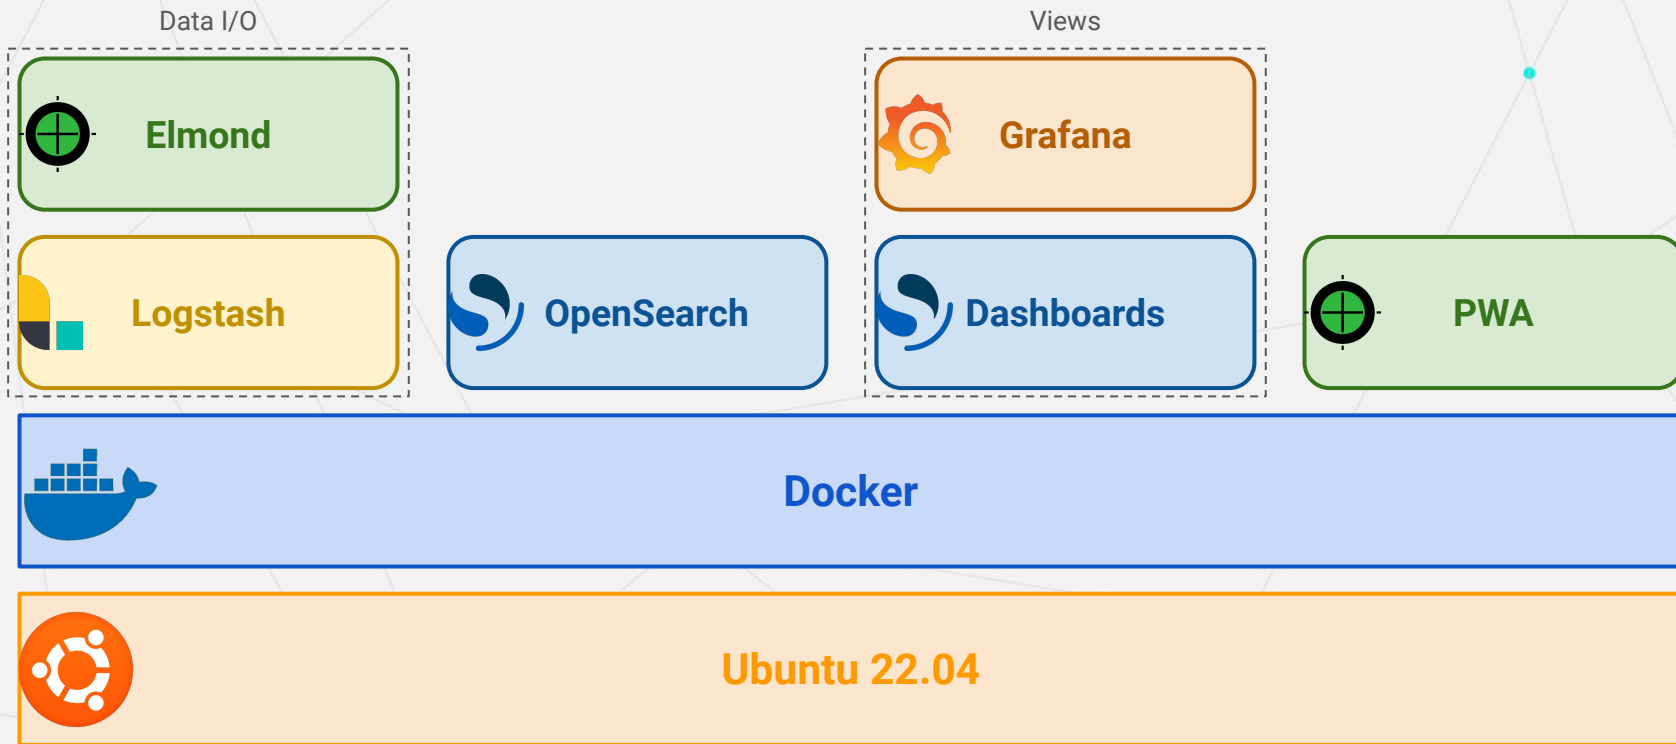

Central Archive Architecture