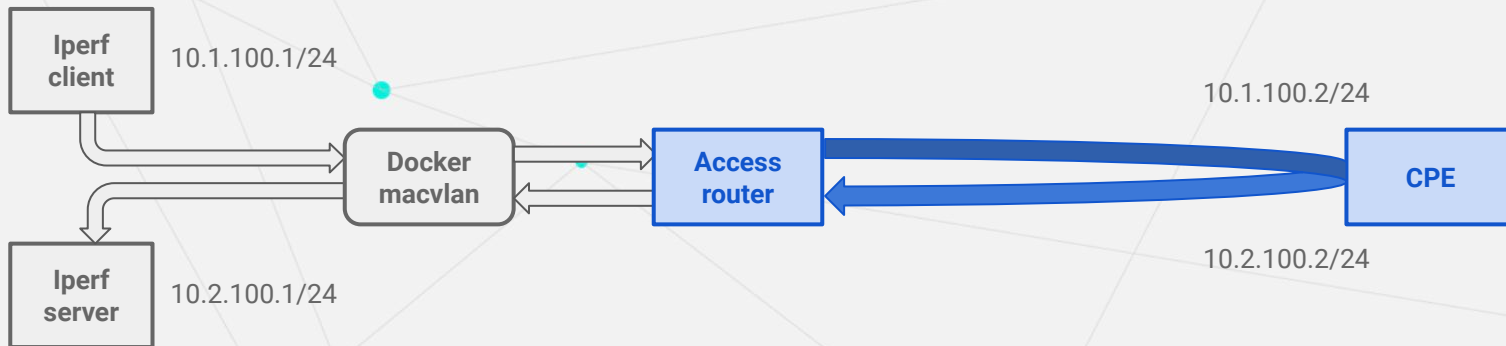

Iperf  
server

10.2.100.1/24

Docker  
macvlan

Access  
router

10.1.100.2/24

CPE

10.2.100.2/24

— Dashboards project