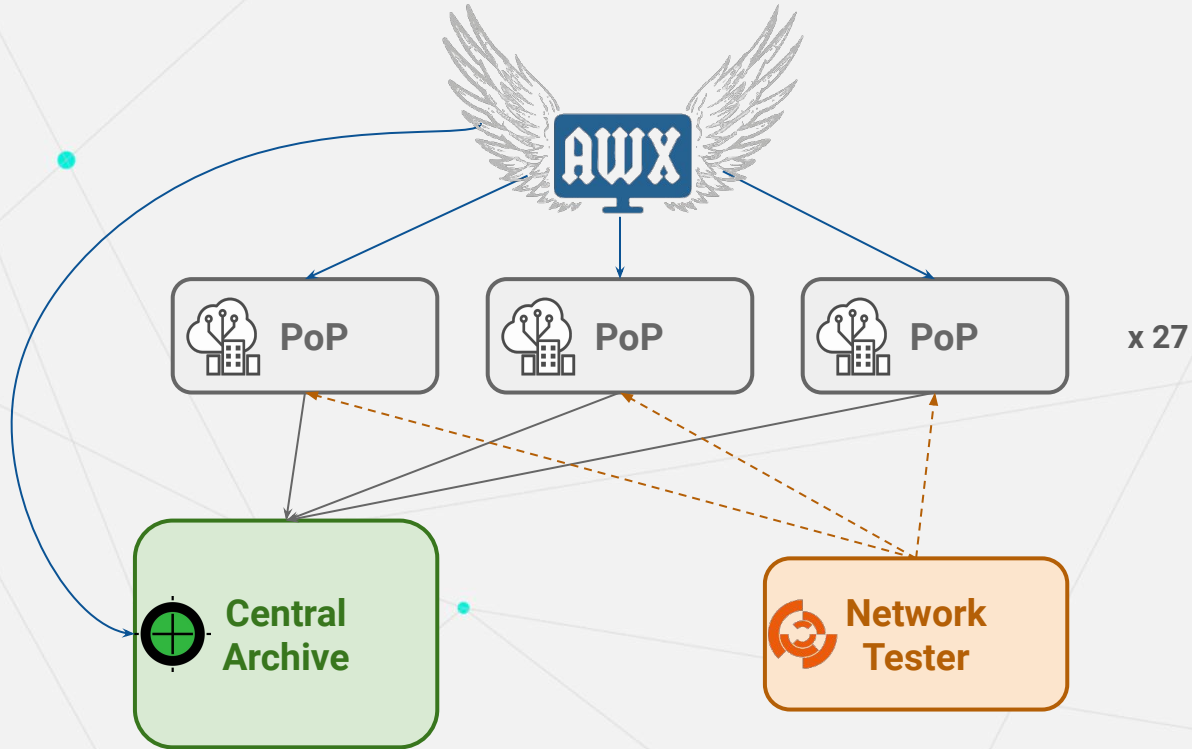

Overall Architecture