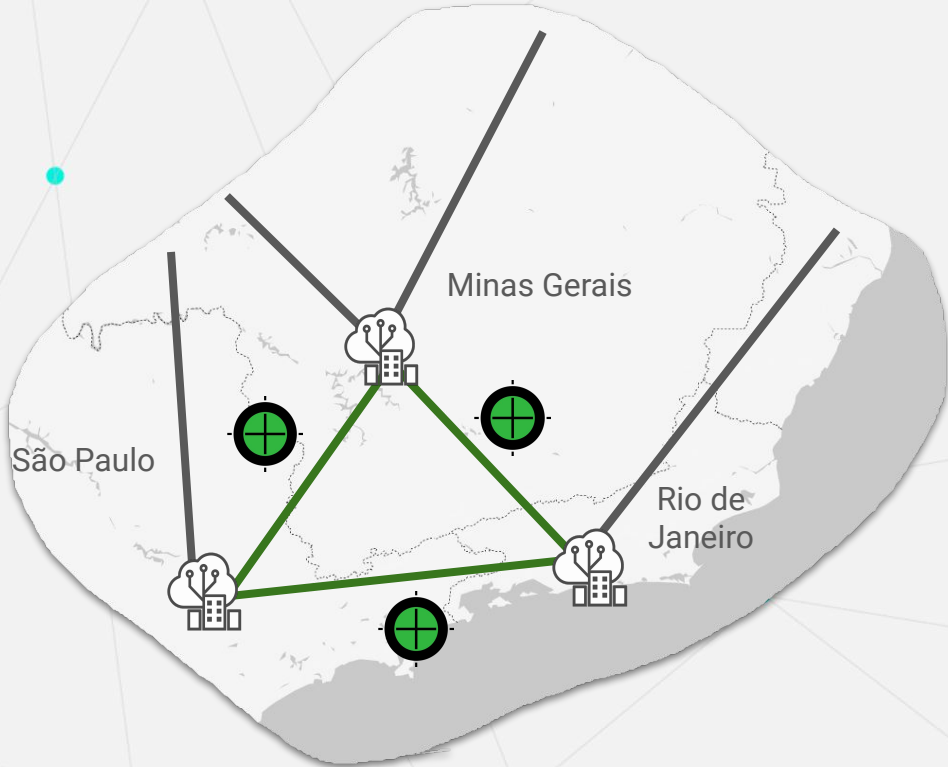

—●— MonIPÊ Service