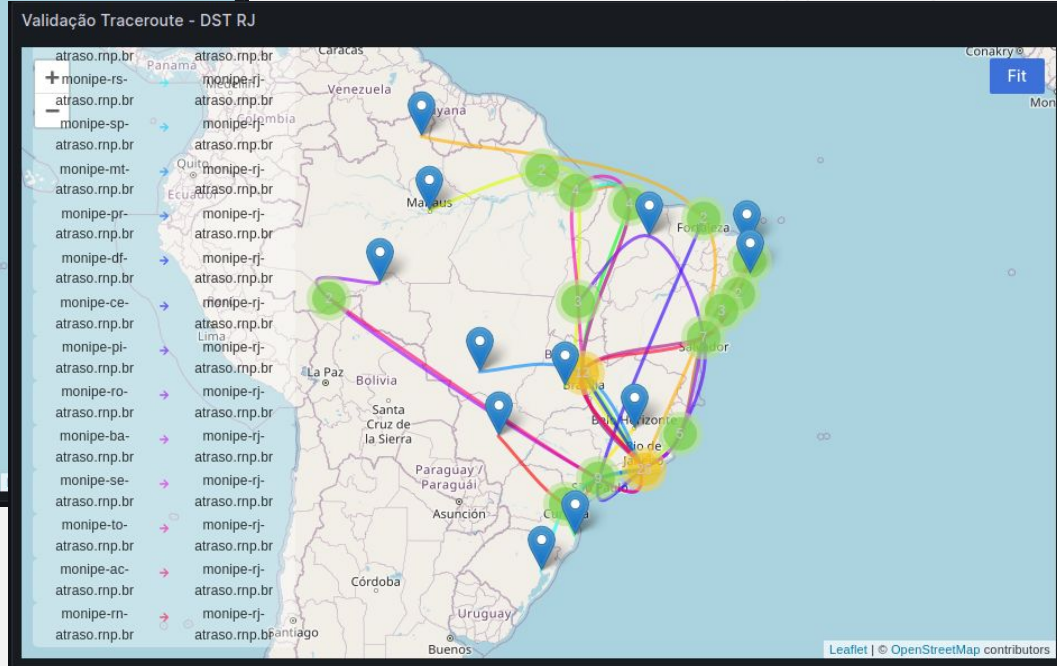

Grafana Dashboards